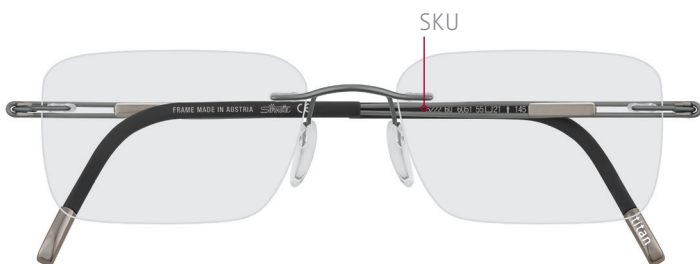

AUTHENTIC EYEWEAR. SINCE 1964.

SIMPLIFIED ORDERING FOR SILHOUETTE RIMLESS

HOW TO FIND AND READ A DEMO FRAME SKU:

EXAMPLE SKU: M 5222 60 6051 55 21 145 5227

- 5222 60 6051 55 21 145 5227 **Shape Number** Shape number refers to the lens shown
- 5222 60 6051 55 21 145 5227 **Variance** Used for internal Silhouette reference only
- 5222 60 6051 55 21 145 5227 **Color Number** Refers to the color of the bridge & temple
- 5222 60 6051 55 21 145 5227 **Eye Size** Represents the width of the lens shape
- 5222 60 6051 55 21 145 5227 **Bridge Size**
- 5222 60 6051 55 21 145 5227 **Temple Length**
- 5222 60 6051 55 21 145 5227 **Chassis Number**

HOW TO FIND AND READ A CHASSIS OR PATIENT FRAME SKU:

EXAMPLE SKU: 5227 60 6051 21 145

- 5227 60 6051 21 145 **Chassis Number**
- 5227 60 6051 21 145 **Variance** Used for internal Silhouette reference only
- 5222 60 6051 21 145 **Color Number** Refers to the color of the bridge & temple
- 5222 60 6051 21 145 **Bridge Size**
- 5222 60 6051 21 145 **Temple Length**

OPTIMUM PROCEDURE TO ORDER ALL SILHOUETTE RIMLESS PRODUCTS:

| | | | | |
|---------|-------|--------|--------|------------------------------|
| 5227 | 6051 | 21 | 145 | 5222 (shape) / 55 (eye size) |
| Chassis | Color | Bridge | Temple | Notes |