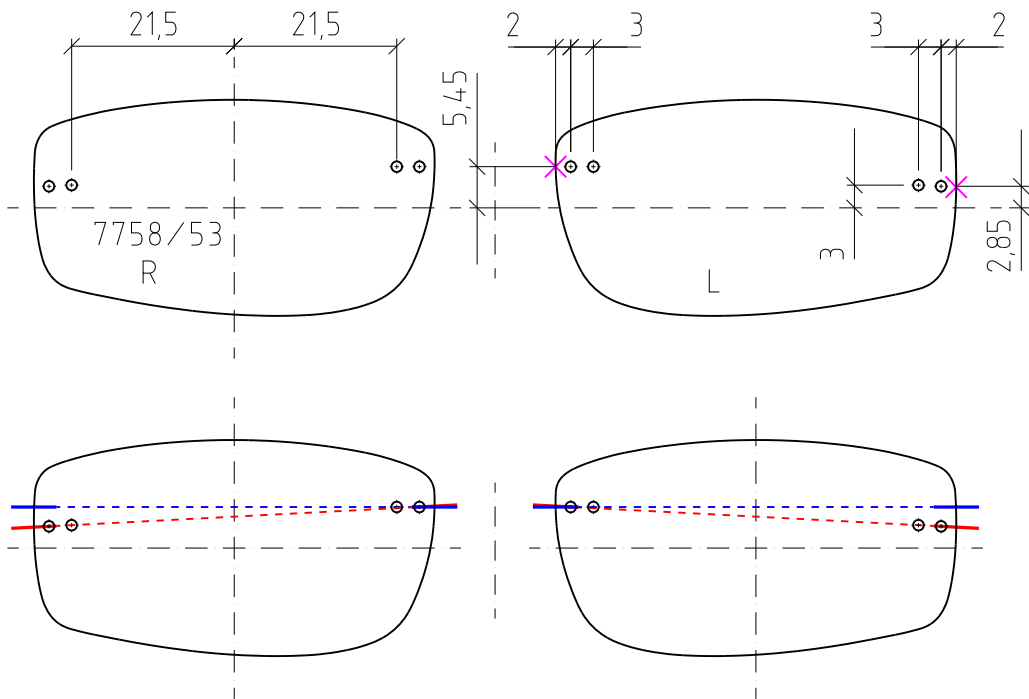

Silhouette®

Attention :

Please check length

× = Reference Point

INSTRUCTIONS

Marked Lens

Drilling Jig affixed NASAL

Drilling Jig affixed TEMPORAL

Drilling angle