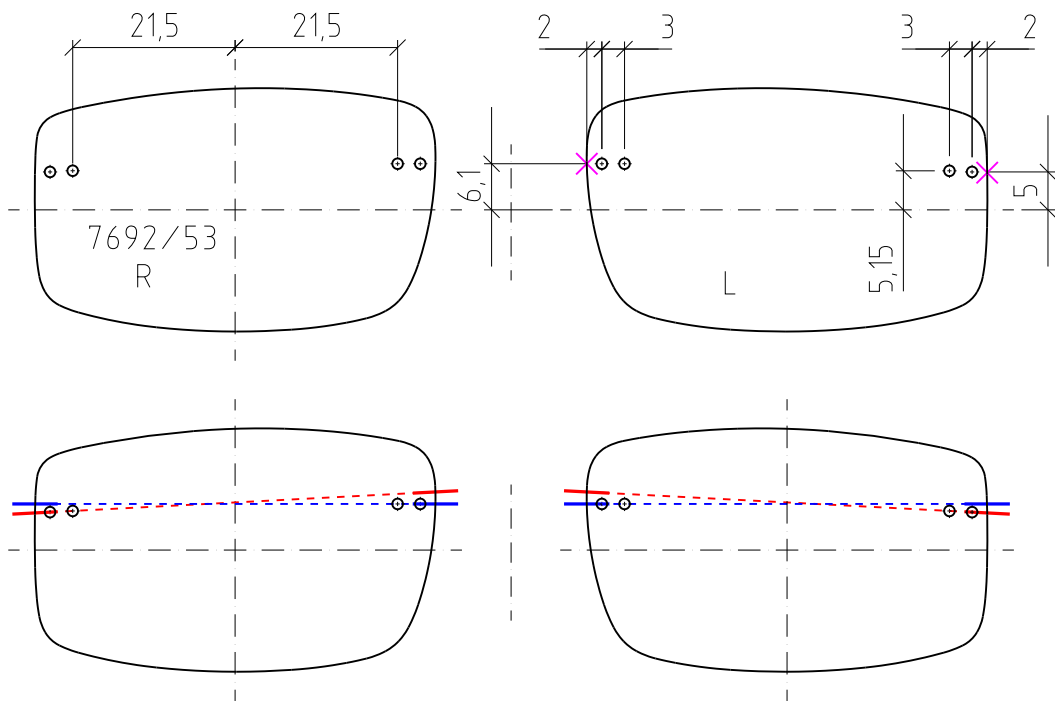

Silhouette®

Attention :

Please check length

× = Reference Point

INSTRUCTIONS

Marked Lens

Drilling Jig affixed NASAL

Drilling Jig affixed TEMPORAL

Drilling angle