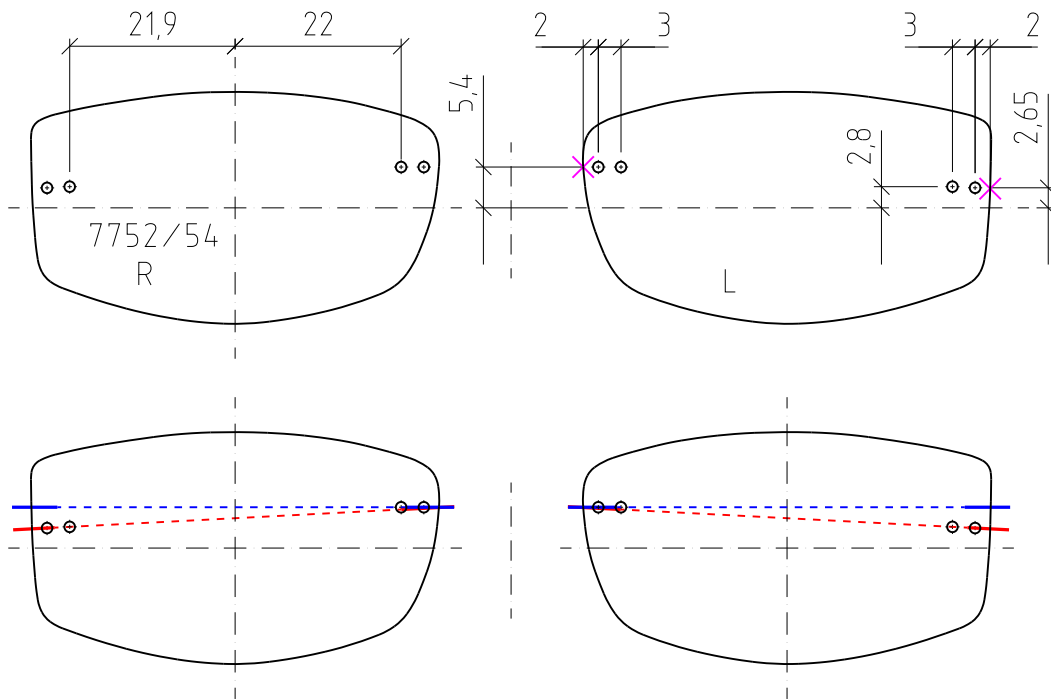

Silhouette®

Attention :

Please check length

✕ = Reference Point

INSTRUCTIONS

Marked Lens

Drilling Jig affixed NASAL

Drilling Jig affixed TEMPORAL

Drilling angle