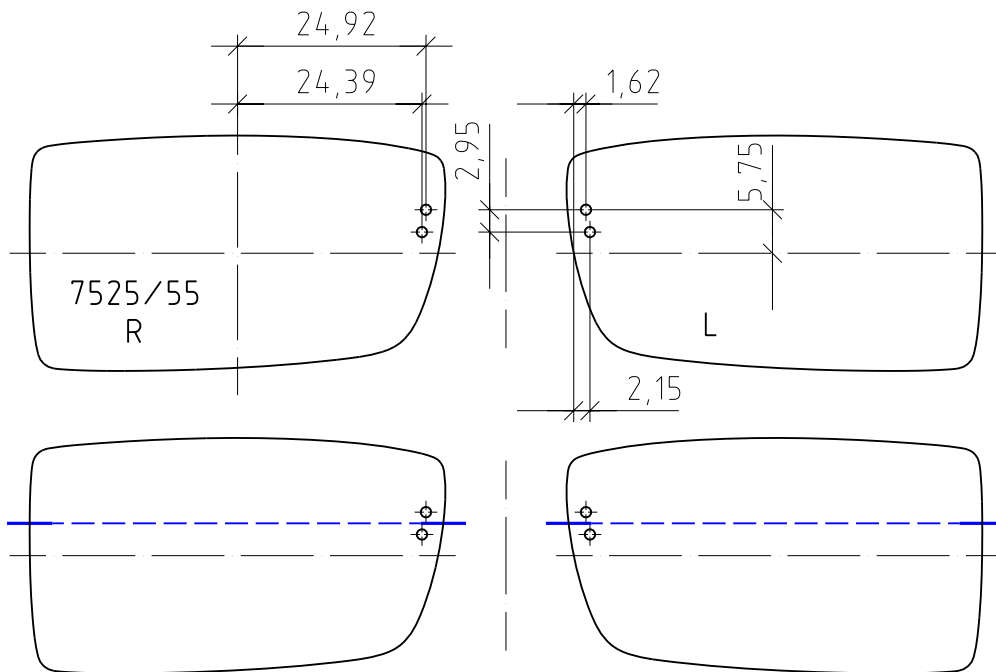

Silhouette®

INSTRUCTIONS

Marked Lens

Drilling Jig
affixed NASAL

Drilling angle