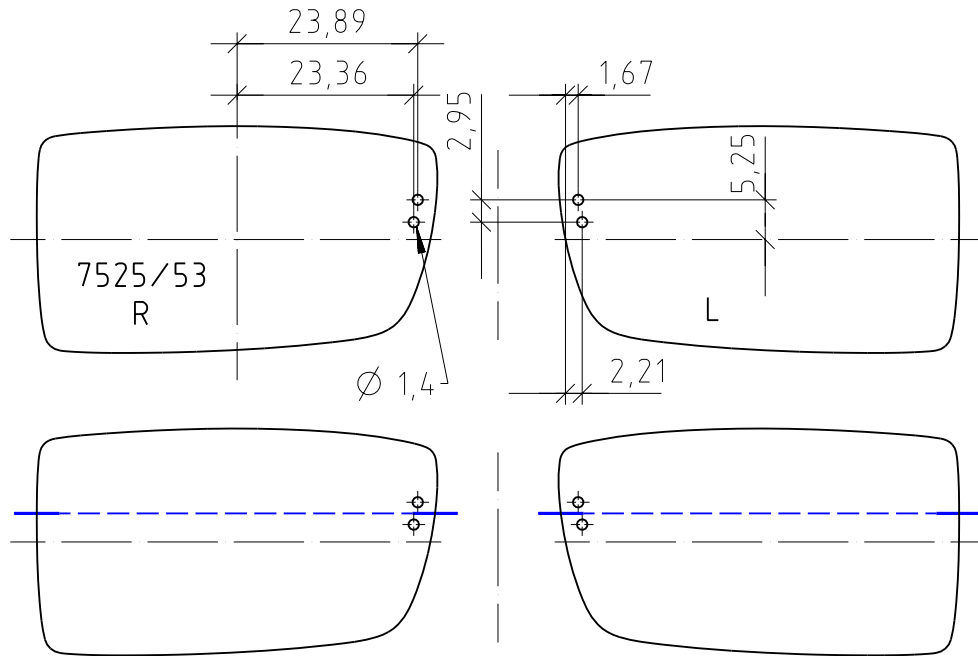

Silhouette®

INSTRUCTIONS

Marked Lens

Drilling Jig
affixed NASAL

Drilling angle