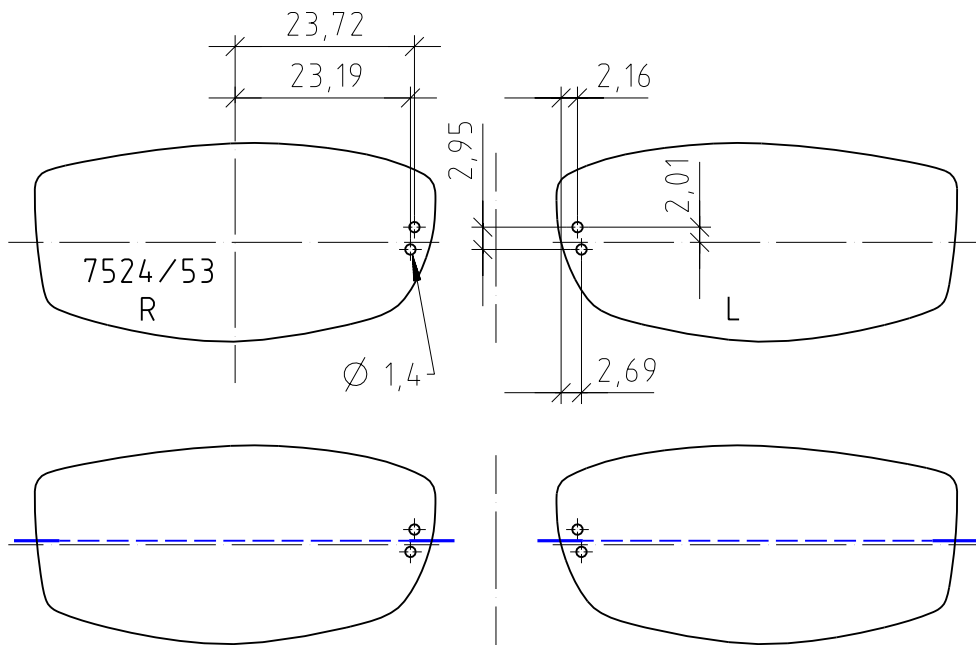

Silhouette®

INSTRUCTIONS

Marked Lens

Drilling Jig
affixed NASAL

Drilling angle