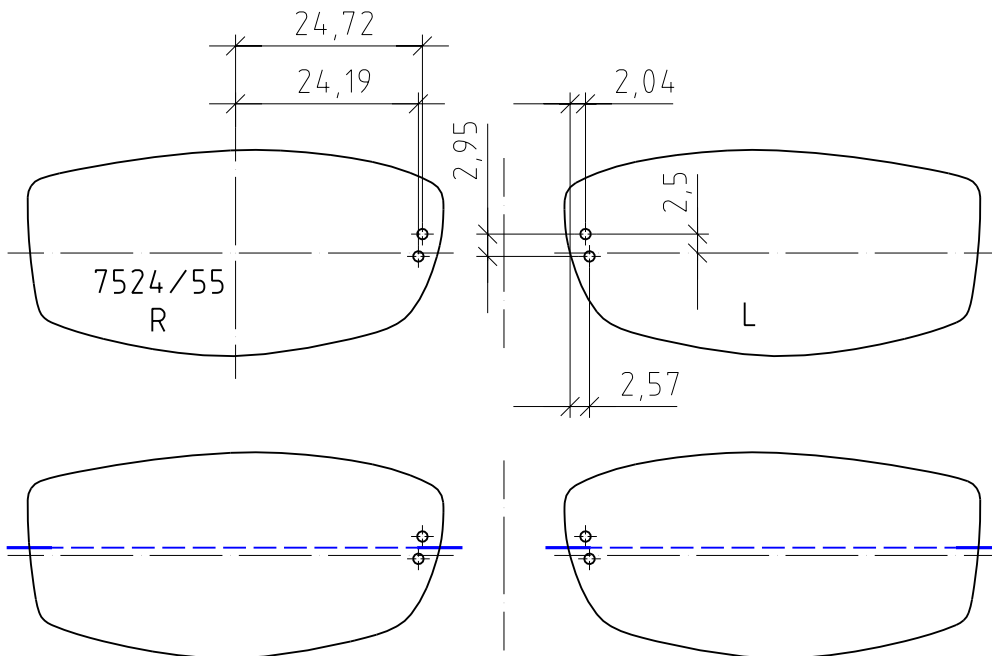

Silhouette®

INSTRUCTIONS

Marked Lens

Drilling Jig
affixed NASAL

Drilling angle