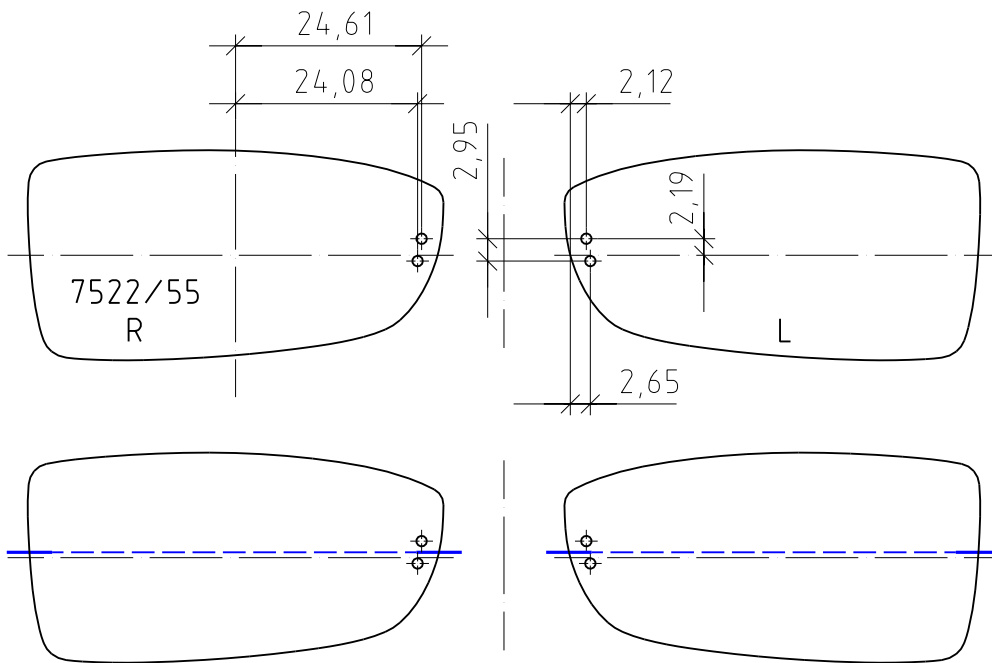

Silhouette®

INSTRUCTIONS

Marked Lens

Drilling Jig
affixed NASAL

Drilling angle