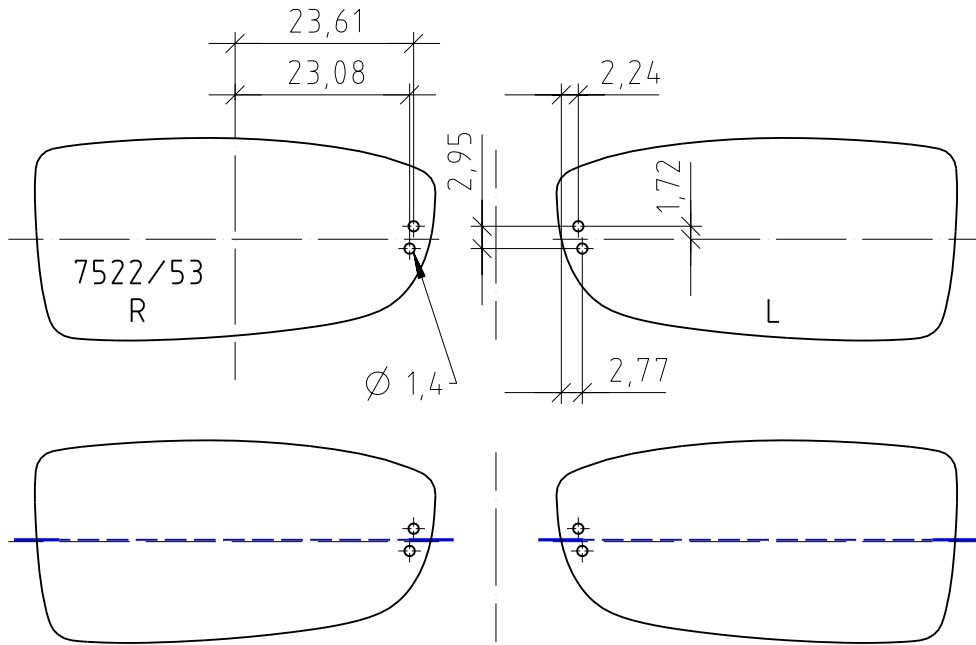

Silhouette®

INSTRUCTIONS

Marked Lens

Drilling Jig
affixed NASAL

Drilling angle