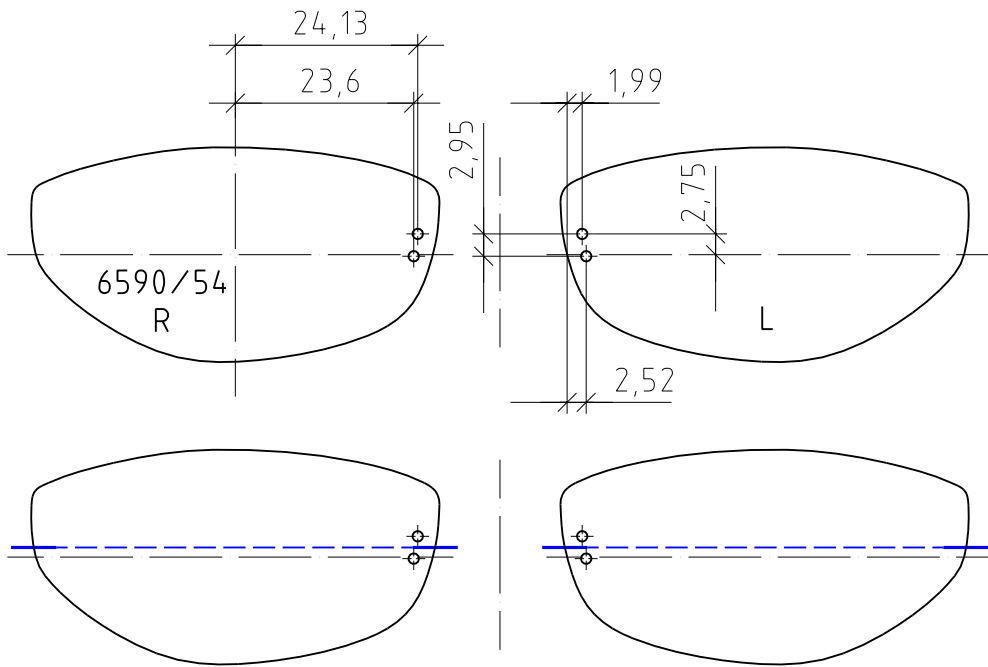

Silhouette®

INSTRUCTIONS

Marked Lens

Drilling Jig
affixed NASAL

Drilling angle