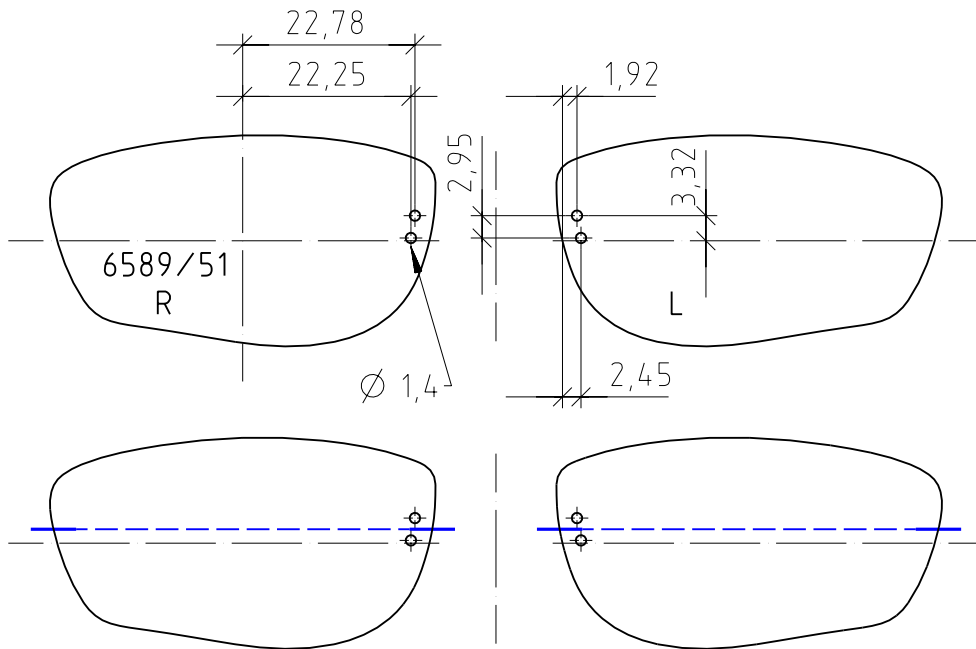

Silhouette®

INSTRUCTIONS

Marked Lens

Drilling Jig
affixed NASAL

Drilling angle