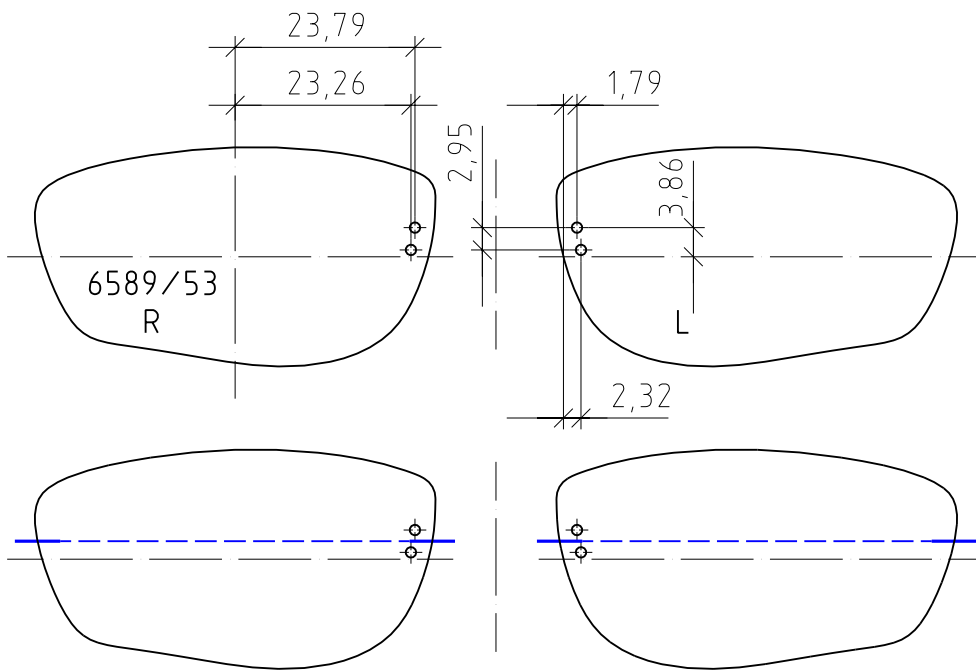

Silhouette®

INSTRUCTIONS

Marked Lens

Drilling Jig
affixed NASAL

Drilling angle