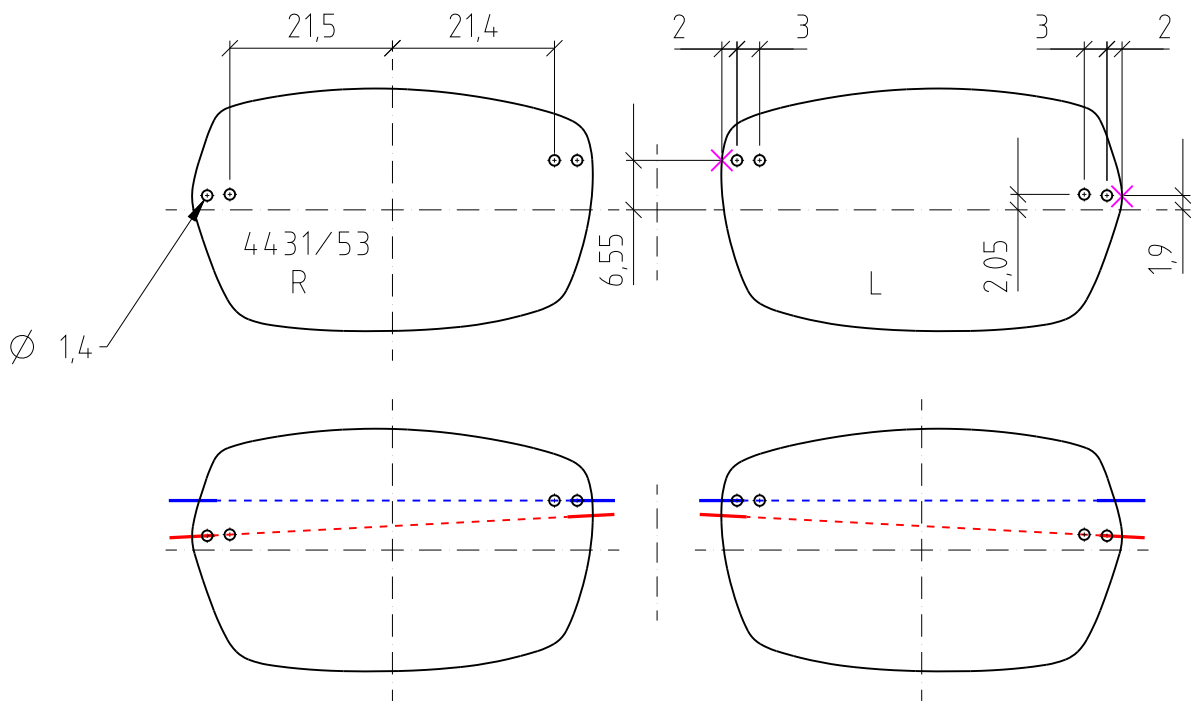

Silhouette®

Attention :

Please check length

× = Reference Point

INSTRUCTIONS

Marked Lens

Drilling Jig
affixed NASAL

Drilling Jig
affixed TEMPORAL

Drilling angle