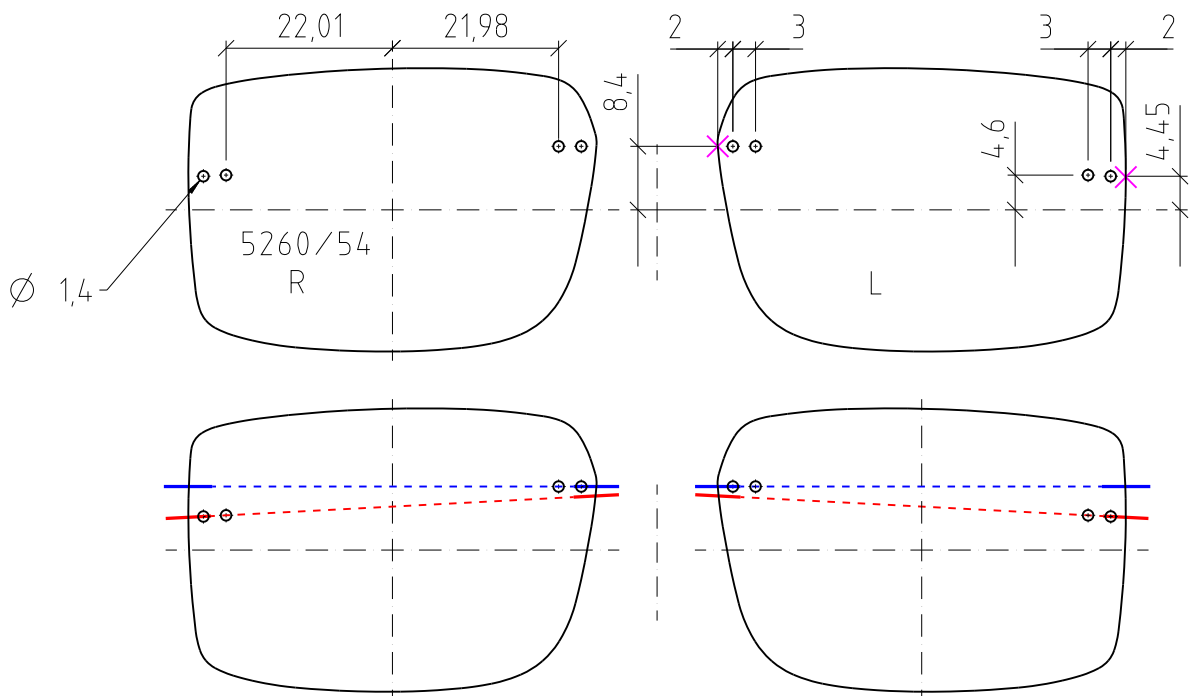

Silhouette®

Attention :

Please check length

✕ = Reference Point

INSTRUCTIONS

Marked Lens

Drilling Jig affixed NASAL

Drilling Jig affixed TEMPORAL

Drilling angle