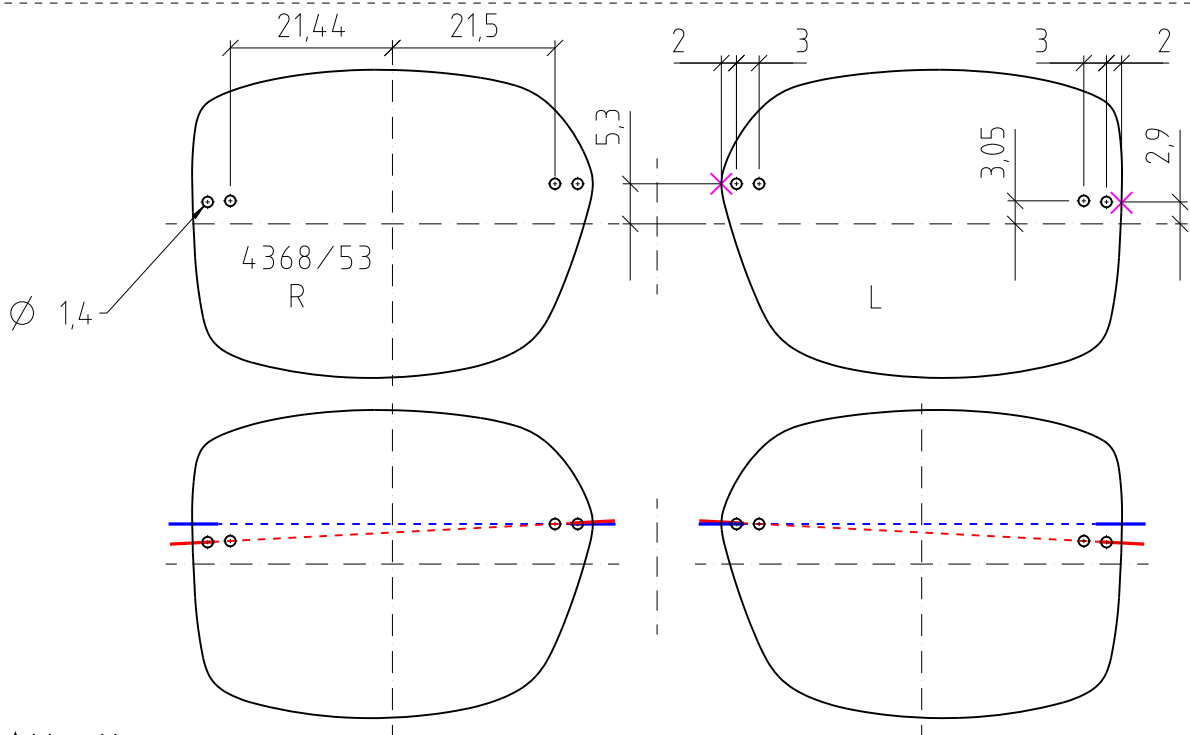

Silhouette®

Attention :

Please check length

× = Reference Point

INSTRUCTIONS

Marked Lens

Drilling Jig
affixed NASAL

Drilling Jig
affixed TEMPORAL

Drilling angle