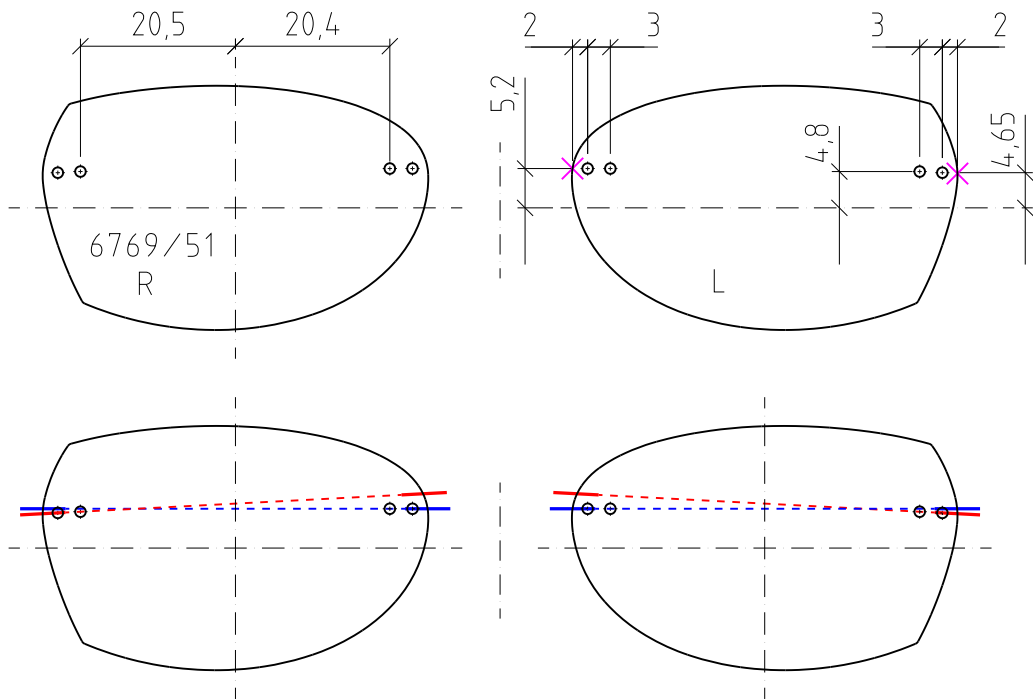

# Silhouette®

Attention :

Please check length

✕ = Reference Point

## INSTRUCTIONS

Marked Lens

Drilling Jig affixed NASAL

Drilling Jig affixed TEMPORAL

Drilling angle