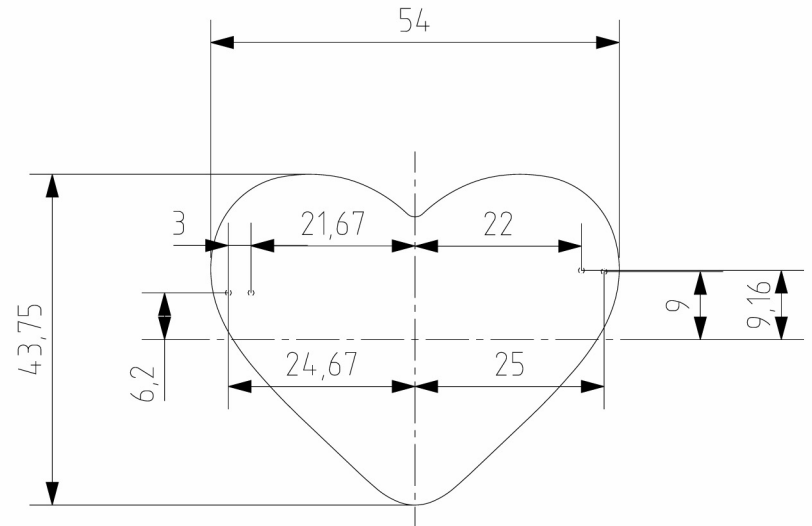

MY SILHOUETTE

Designer: Brix Start-Smith

Collection: Titan Minimal Art - The MUST Collection
Chassis: 7799
Colour: 6050