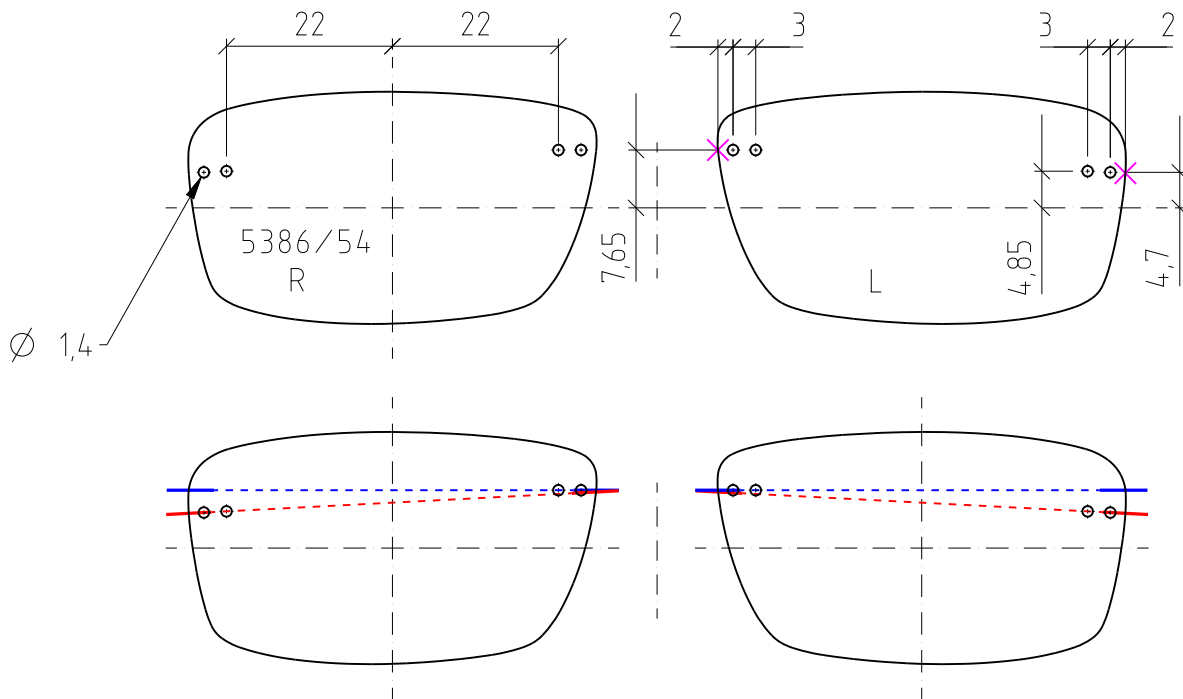

Silhouette®

Attention :

Please check length

× = Reference Point

INSTRUCTIONS

Marked Lens

Drilling Jig affixed NASAL

Drilling Jig affixed TEMPORAL

Drilling angle