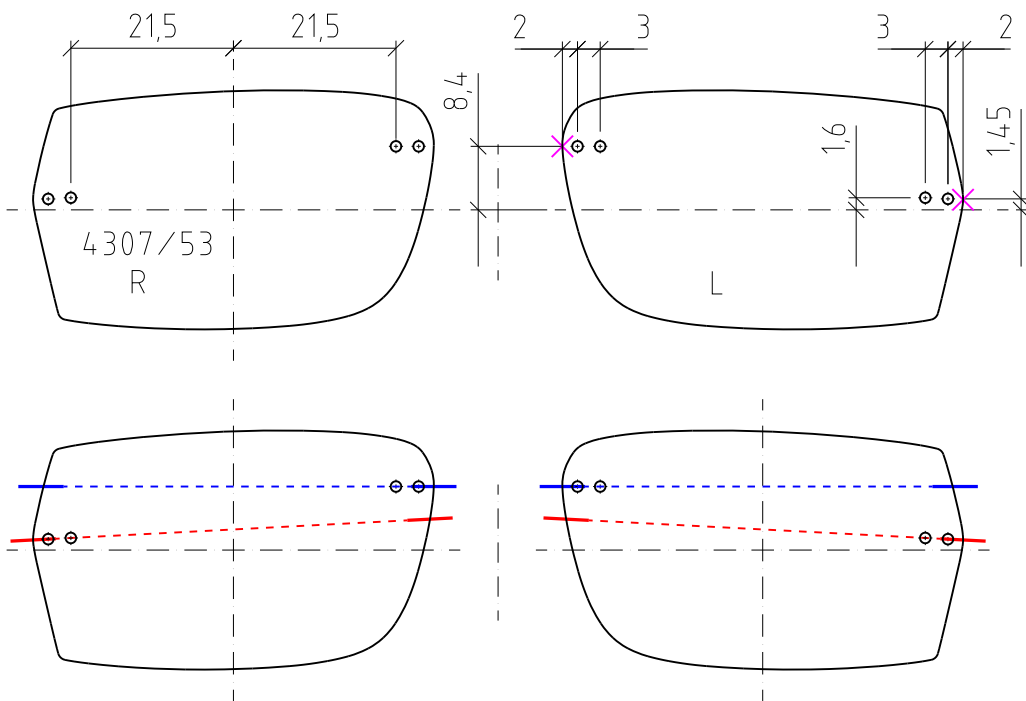

Silhouette®

Attention :

Please check length

× = Reference Point

INSTRUCTIONS

Marked Lens

Drilling Jig affixed NASAL

Drilling Jig affixed TEMPORAL

Drilling angle