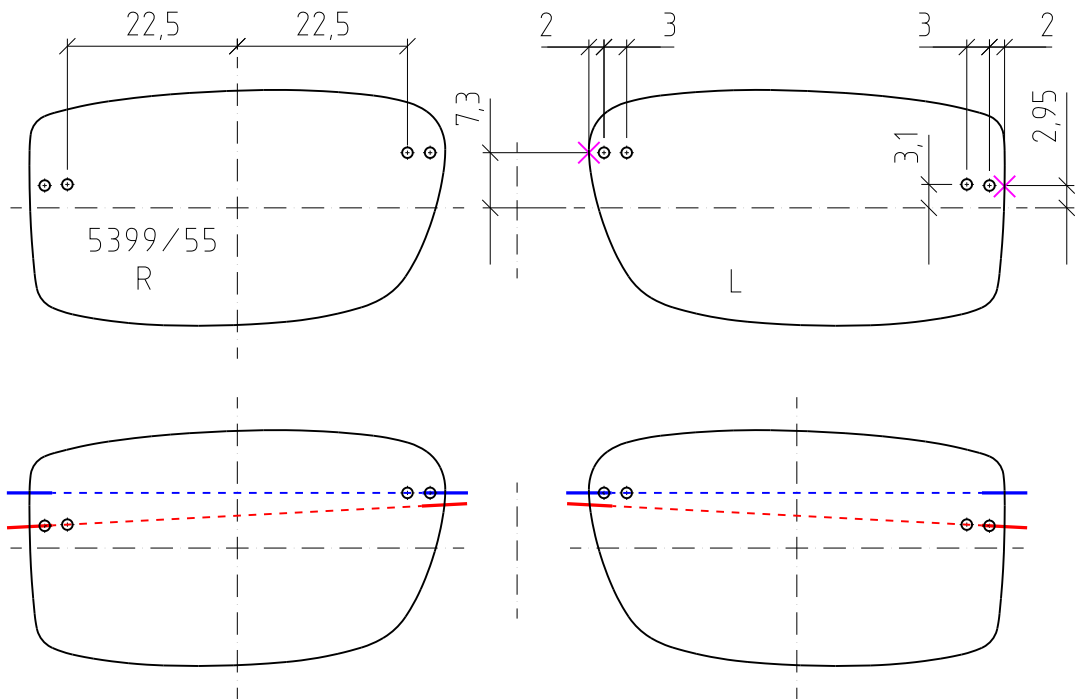

Silhouette®

Attention :

Please check length

× = Reference Point

INSTRUCTIONS

Marked Lens

Drilling Jig affixed NASAL

Drilling Jig affixed TEMPORAL

Drilling angle