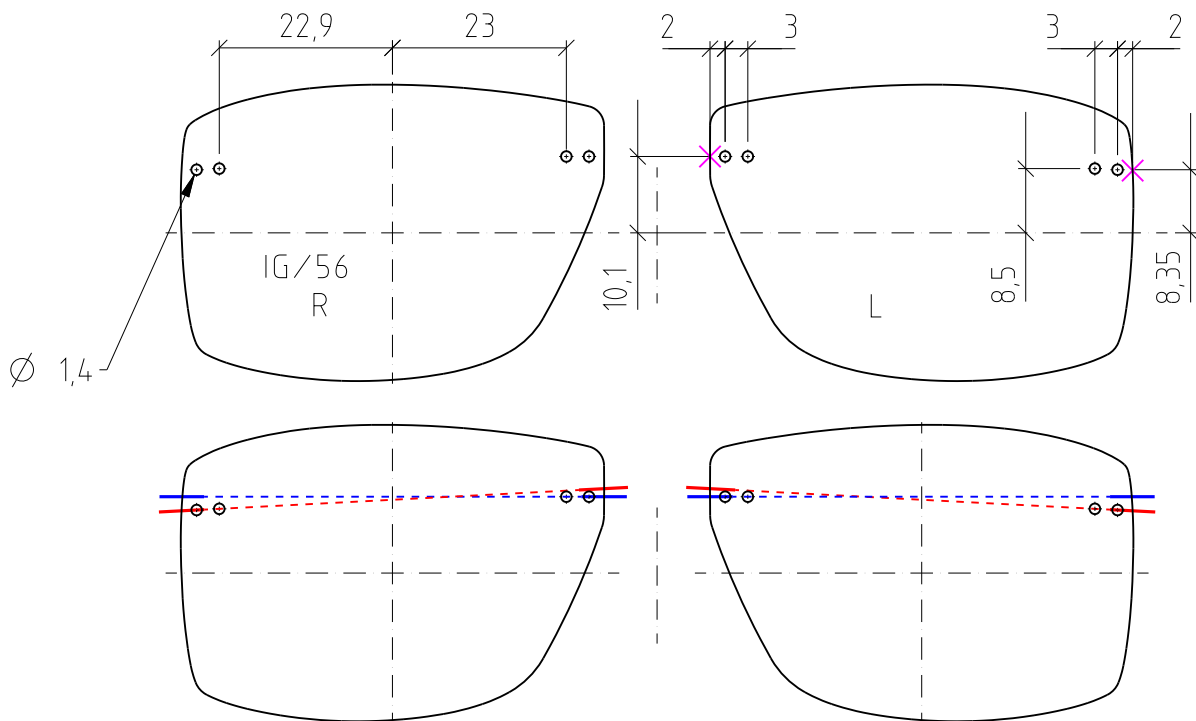

Silhouette®

Attention :

Please check length

× = Reference Point

INSTRUCTIONS

Marked Lens

Drilling Jig affixed NASAL

Drilling Jig affixed TEMPORAL

Drilling angle